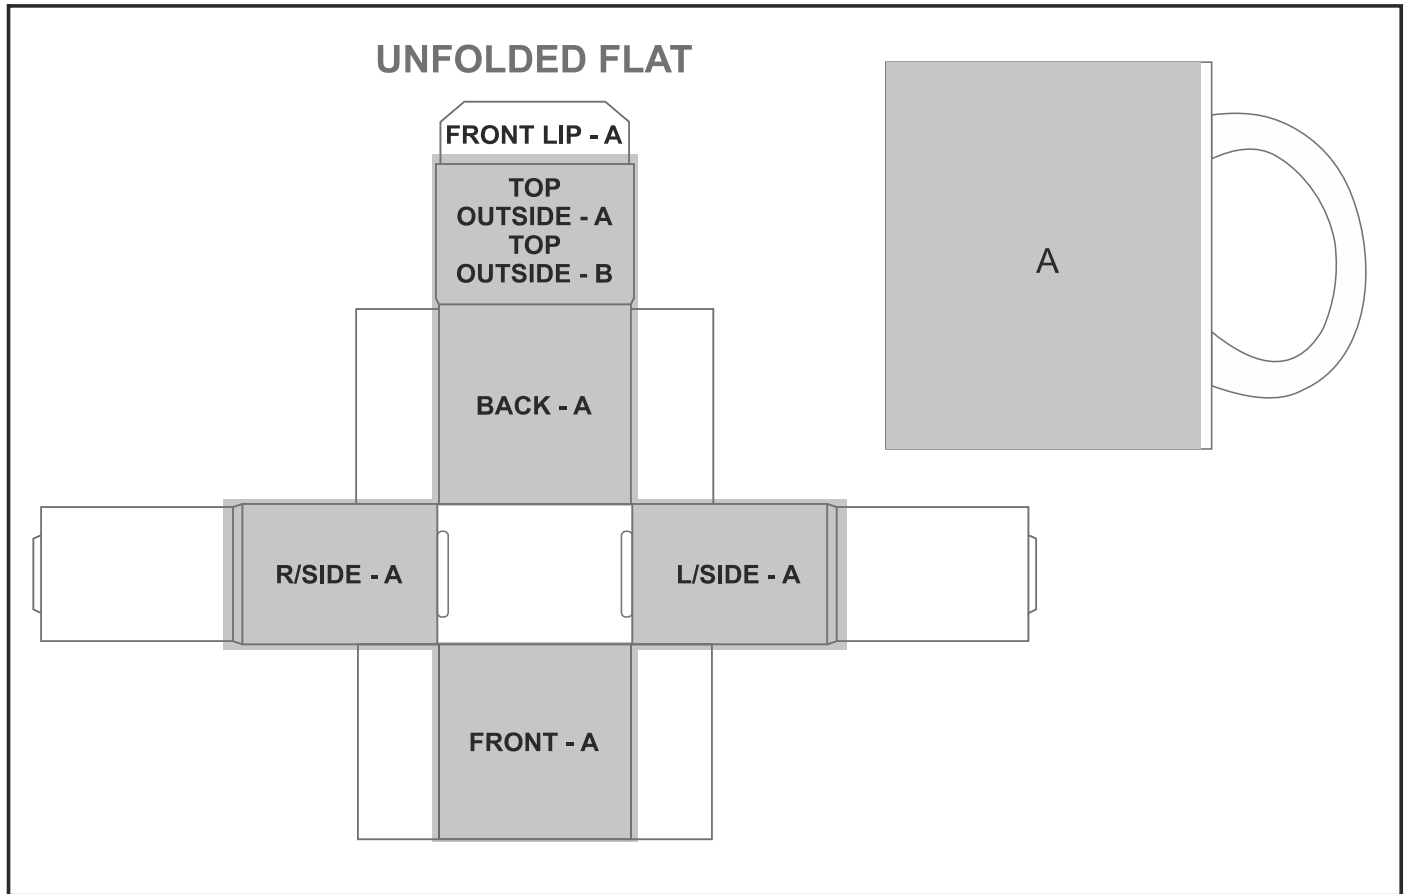

### Need to know:

- Includes 1-Position Direct Print on Box AND Includes 1-Position Sublimation on Mug (setup fee applies)
- Please note: All white from any image or artwork will not be printed, Colour displayed on screen is a representation of item when branded and is used for visual reference only.
- We cannot guarantee a colour match due to nature of the printing process and matt box finish.
- Due to the limited technology of one-pass printing with water base-inks onto the corrugated board, some imperfection can be found within the print.
- Due to inconsistency with the precut boards a lip of 1-3mm would not be branded on the front lip of the board. No Graphics/Branding on the Bottom of Box.
- All artwork must be designed/converted to CMYK. All JPEG artwork must be 300Dpi.
- No Large Solid colour blocks (background) will be branded
- The black coating doesn't fully blackout a branded image when mug is cool

### **Position C**

1. Sublimation (SUB-B)  
Full Colour  
Size: 210mm wide x 90mm high